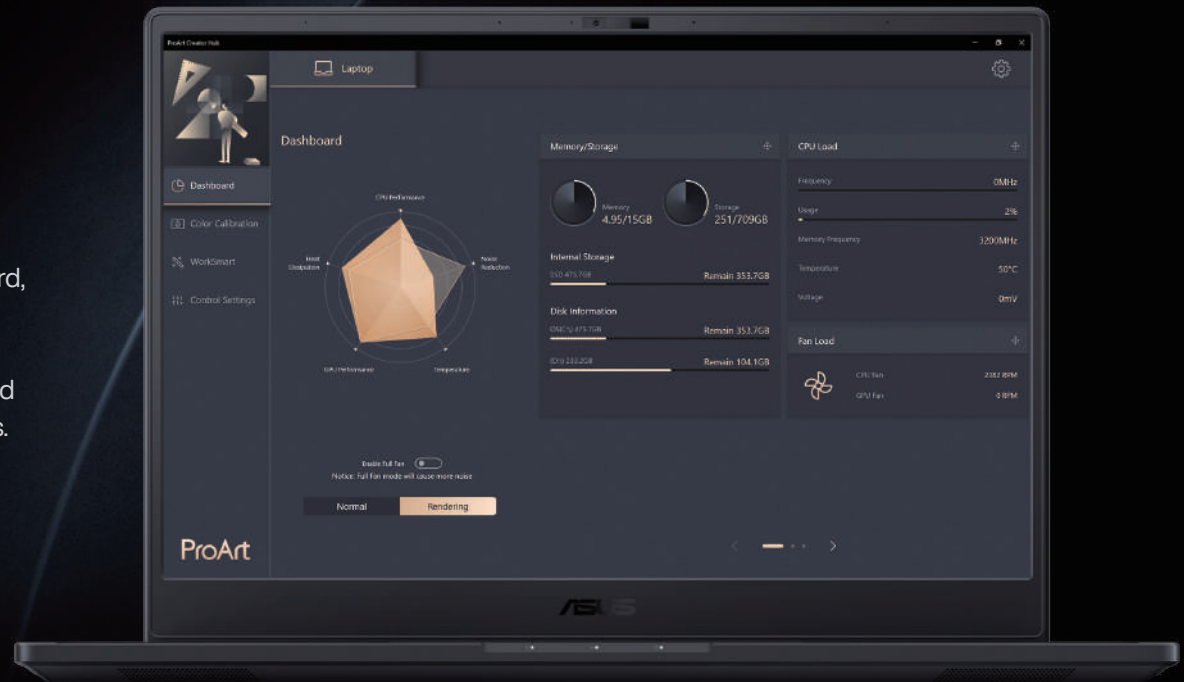

ProArt Creator Hub

ProArt Creator Hub features an overview dashboard, and allows users switch to different performance modes, calibrate screen color, or customize ASUS Dial. It can also be used to monitor laptop status and personalize settings to optimize creative workflows.

ASUS Dial

An intuitive physical controller that gives instant and precise fingertip control over parameters in creative apps. ASUS Dial is currently compatible with five Adobe® apps: Photoshop®, Premiere Pro®, Lightroom Classic®, After Effects® and Illustrator®. It's fully customizable — and there are more compatible apps on the way!