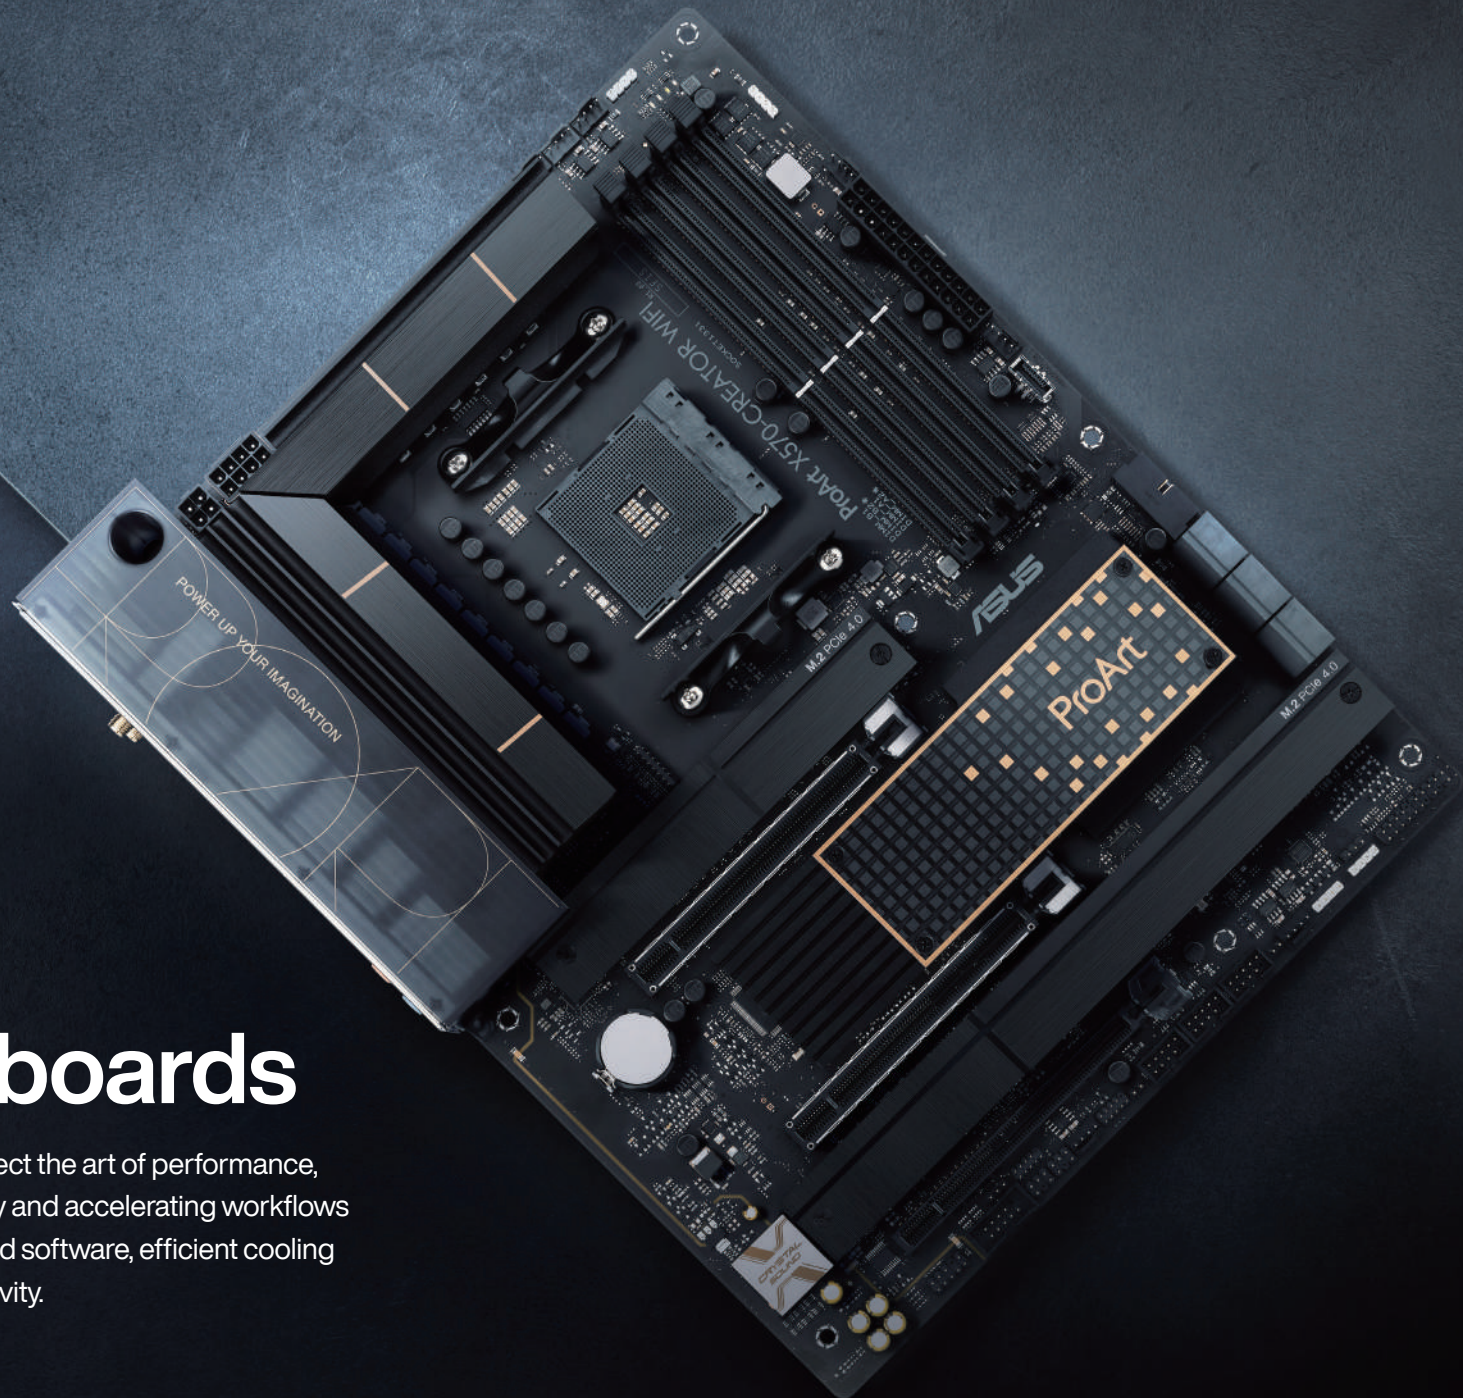

The 14-inch ProArt PA148CTV is a FHD 10-point touch* portable monitor designed for creators. It's the world's first portable monitor that's Calman Verified and factory calibrated to provide a Delta E < 2 color difference. Plus, it includes 100% sRGB and Rec.709 color space coverage. The ASUS Dial and Virtual Control Panel provide shortcuts to compatible Adobe software to streamline the creative process.

- 14" FHD USB-C portable monitor
- Delta E < 2 color accuracy
- Calman Verified
- 100% sRGB / Rec 709 wide color gamut

* 10-point touch function availability is dependent on the OS.

[Learn more](#)

ProArt Projector A1

World's 1st Calman Verified projector

Crafted to offer creative professionals exceptionally vivid and photorealistic visuals in studios, galleries and museums.

- Factory pre-calibrated for Delta E < 2 color accuracy
- 98% sRGB / Rec.709 wide color gamut
- 3000-lumen LED light source
- Wireless mirroring / 2D keystone correction

[Learn more](#)

Motherboards

ProArt motherboards perfect the art of performance, empowering your creativity and accelerating workflows with powerful hardware and software, efficient cooling and lightning-fast connectivity.