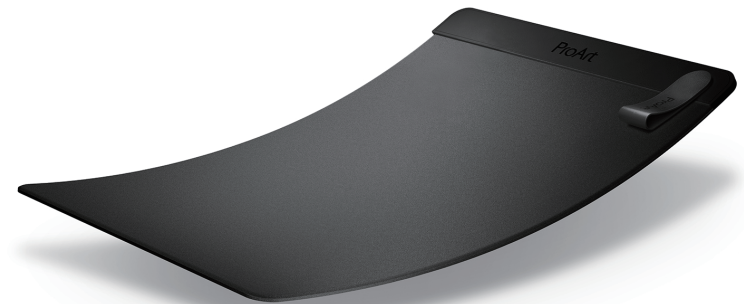

ProArt Mouse Pad PS201

Innovative mouse pad for an organized workspace

This elegant mouse pad includes embedded magnets to keep the stylus and other accessories in place for a more organized workspace. Its non-slip silicone base provides a firm grip on any surface and can be flipped over for use as a gray card when adjusting a camera's white balance. The Special ASUS AntiBacterial Guard treatment offers the best possible protection from harmful bacteria.

- Embedded magnet design
- Complimentary magnetic clip for the charging cable
- ASUS AntiBacterial Guard coating
- Optimized surface for precise control
- Non-slip silicon base double as a gray card

[Learn more](#)