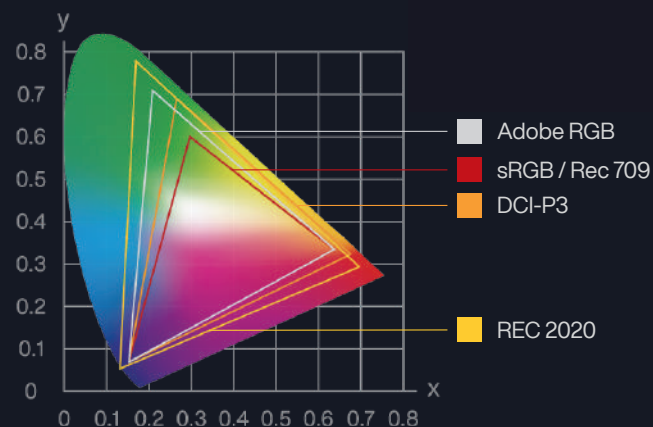

Impeccable 4K HDR for Lifelike Images

ProArt Displays feature a 4K UHD (3840 x 2160) HDR panel with four times the pixel density and up to three times more onscreen space than similarly-sized FHD displays. These displays support multiple HDR formats including HDR10, HLG and Dolby Vision, and offer wider luminance range compared to standard dynamic range (SDR) displays. The result is more accurate colors and exceptional contrast, with vibrant images featuring the brightest whites and darkest black hues. ProArt displays are VESA DisplayHDR™-certified to ensure the best HDR performance for work, gaming and home entertainment.

Full HD SDR

4K HDR

Calman Verified and Calibrated for Accurate Color

Color professionals rely on color-accurate displays to ensure that their creations look exactly as intended. ProArt Displays are Calman Verified and factory calibrated to ensure industry-leading color accuracy. They include ASUS Advanced Grayscale Tracking technology and calibration reports for 63,127 and 255 gray levels for exceptional accuracy and color uniformity. Additionally, 95% uniformity compensation guards against brightness and chroma fluctuations on different parts of the screen.