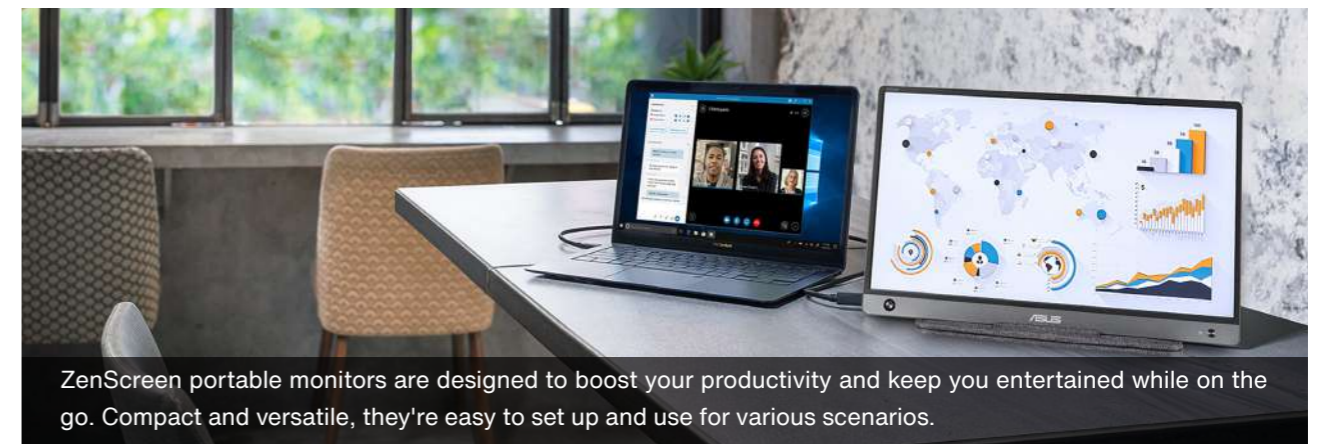

ASUS ZenScreen - The world's bestselling portable monitor series

ZenScreen portable monitors are designed to boost your productivity and keep you entertained while on the go. Compact and versatile, they're easy to set up and use for various scenarios.