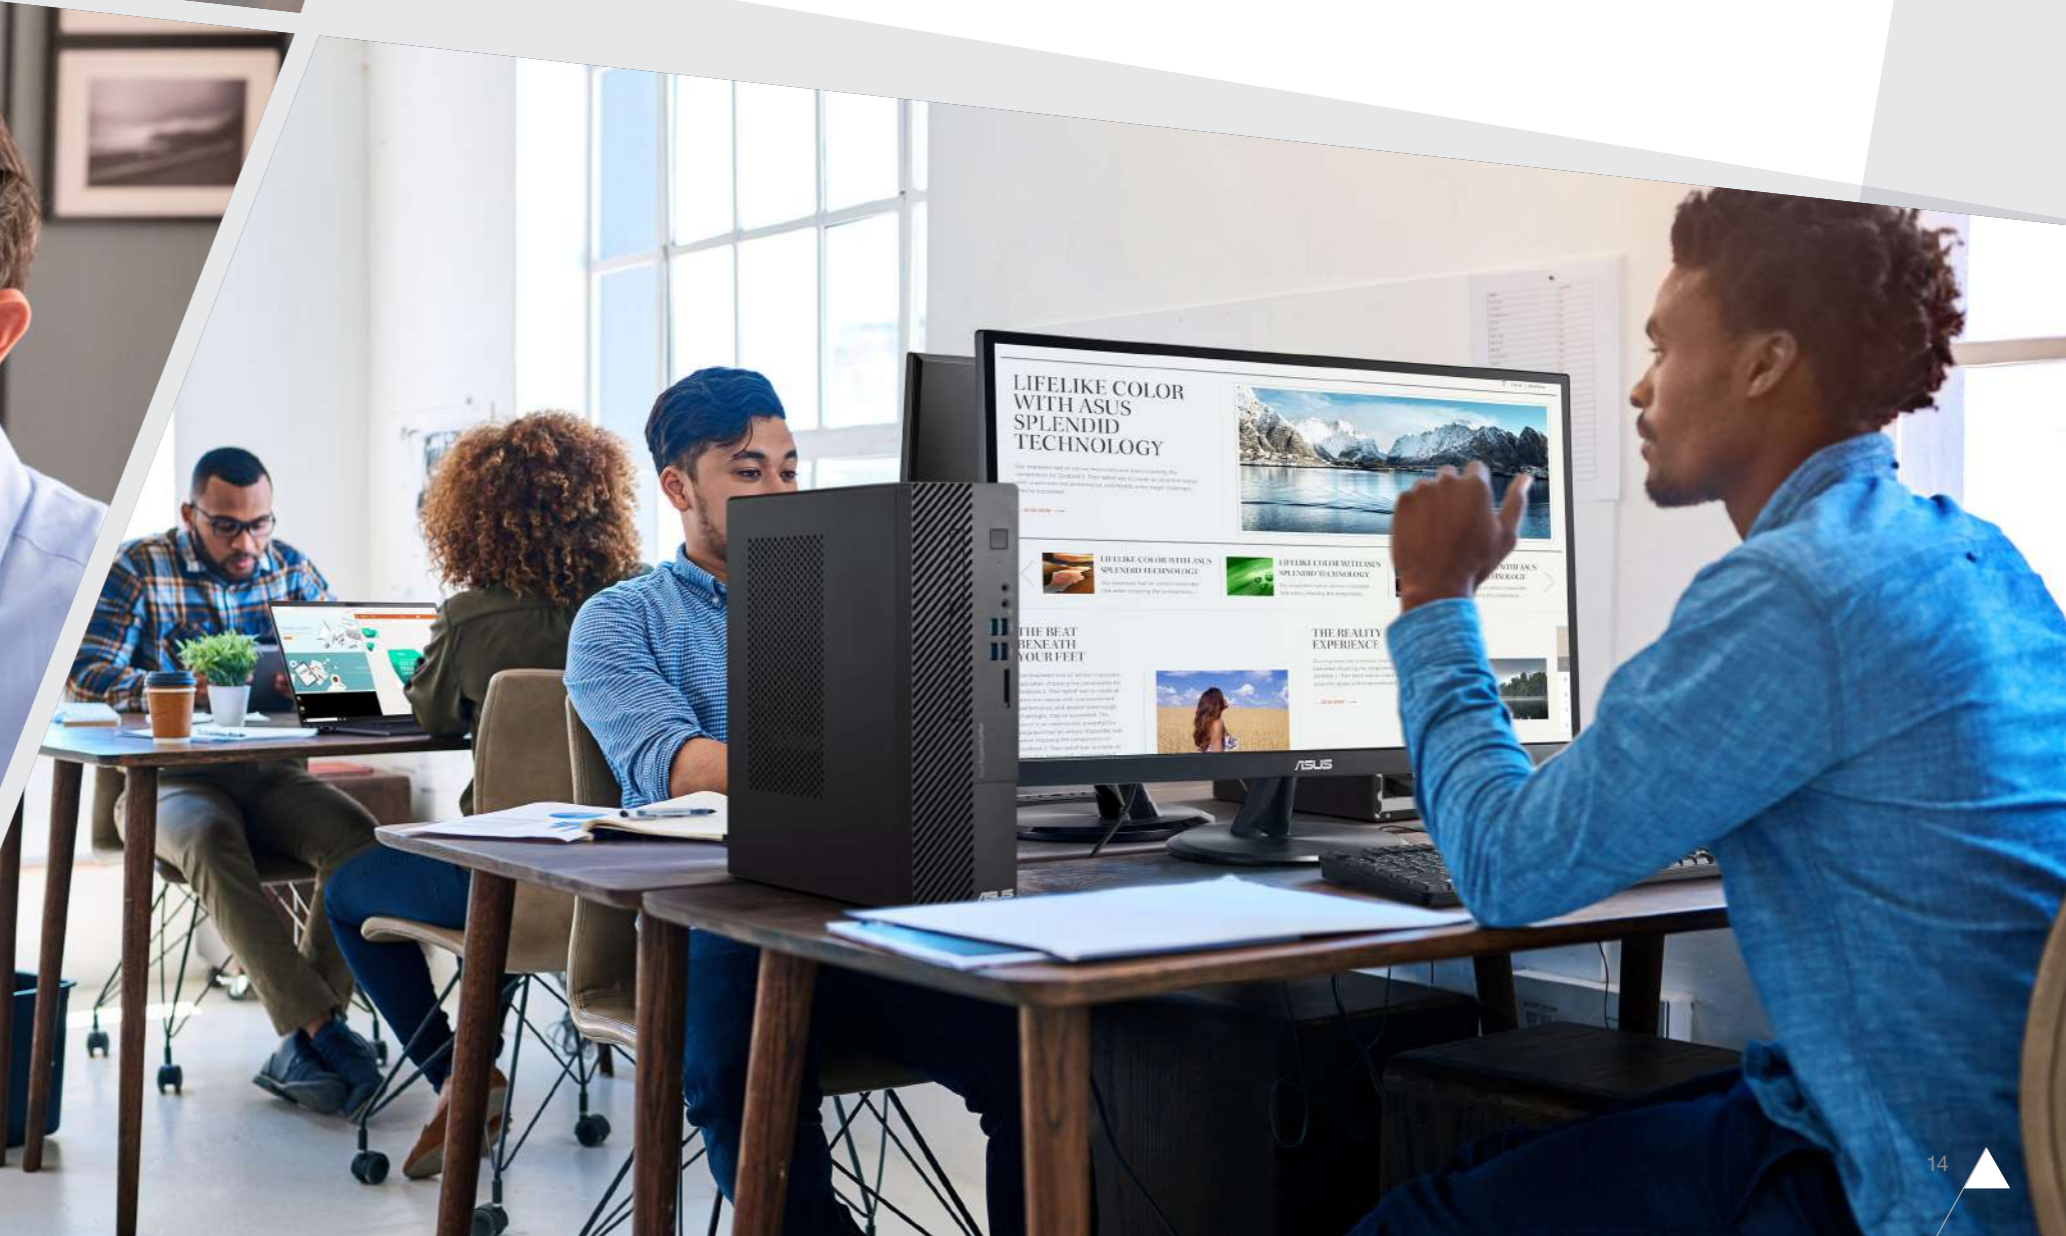

Featured products: PA32UCG-K, PA32UCR-K, PA348CGV

ASUS BUSINESS MONITORS

TAKE YOUR BUSINESS TO THE NEXT LEVEL

ASUS business monitors feature an integrated webcam, microphone array and stereo speakers for video conferencing and livestreaming. IPS panel technology enables wide-angle viewing and incredibly sharp imagery, while height, tilt and swivel adjustments help ensure the most comfortable viewing position, every time.