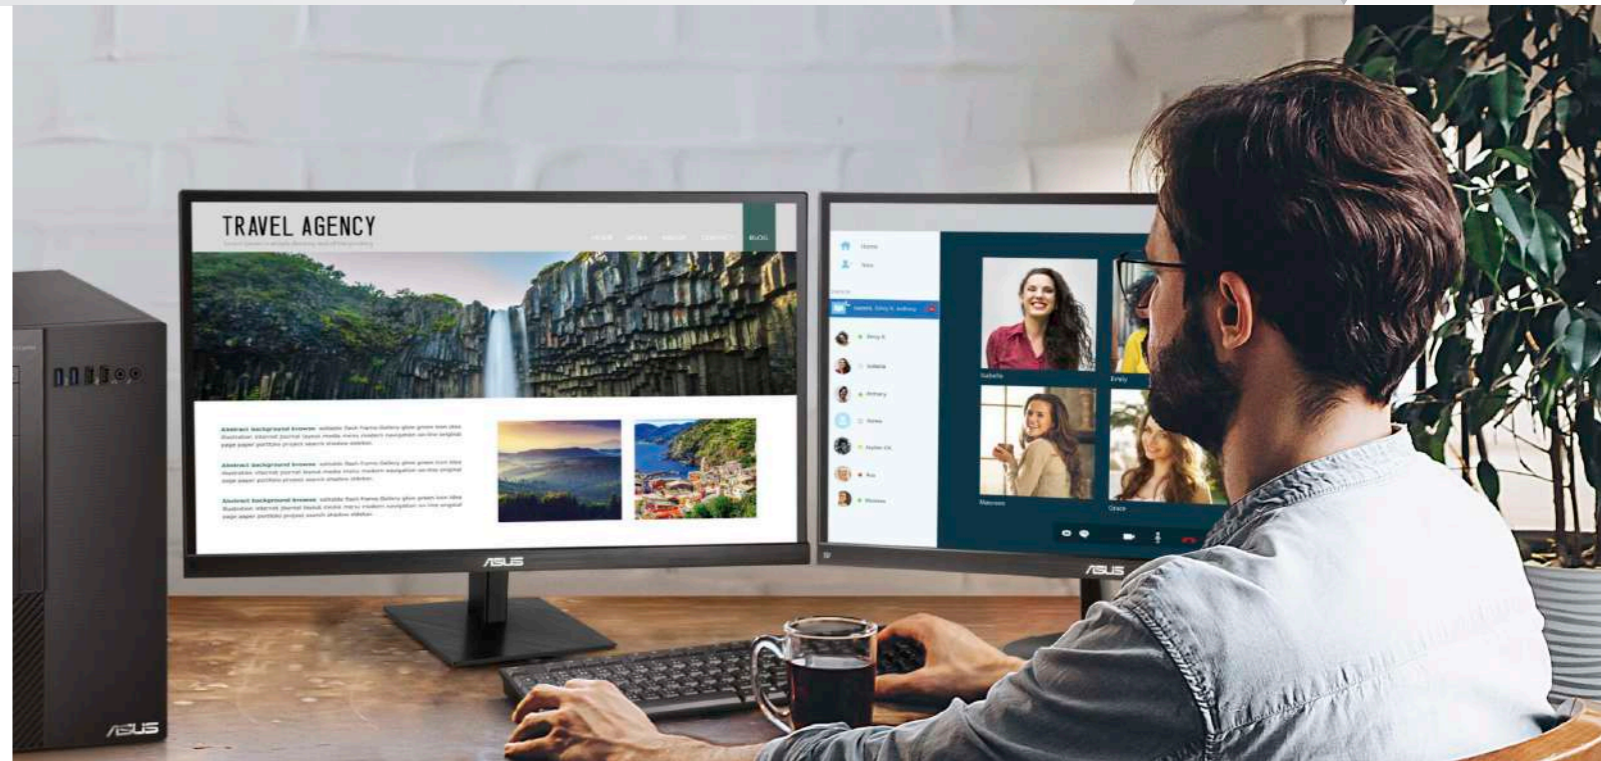

Featured products: PA32UCG-K, PA32UCR-K, PA348CGV

ASUS BUSINESS MONITORS

TAKE YOUR BUSINESS TO THE NEXT LEVEL

ASUS business monitors feature an integrated webcam, microphone array and stereo speakers for video conferencing and livestreaming. IPS panel technology enables wide-angle viewing and incredibly sharp imagery, while height, tilt and swivel adjustments help ensure the most comfortable viewing position, every time.

Webcam Monitor

The complete videoconferencing solution

The Zoom®-certified ASUS BE27ACSBK and BE24ECSNK webcam monitors are designed for videoconferencing and livestreaming. Both monitors feature an integrated 2-megapixel FHD webcam, microphone array with AI Noise Cancellation, and front-facing stereo speakers. These Zoom®-certified monitors are compatible with various videoconferencing software, so they're perfect for hybrid work.