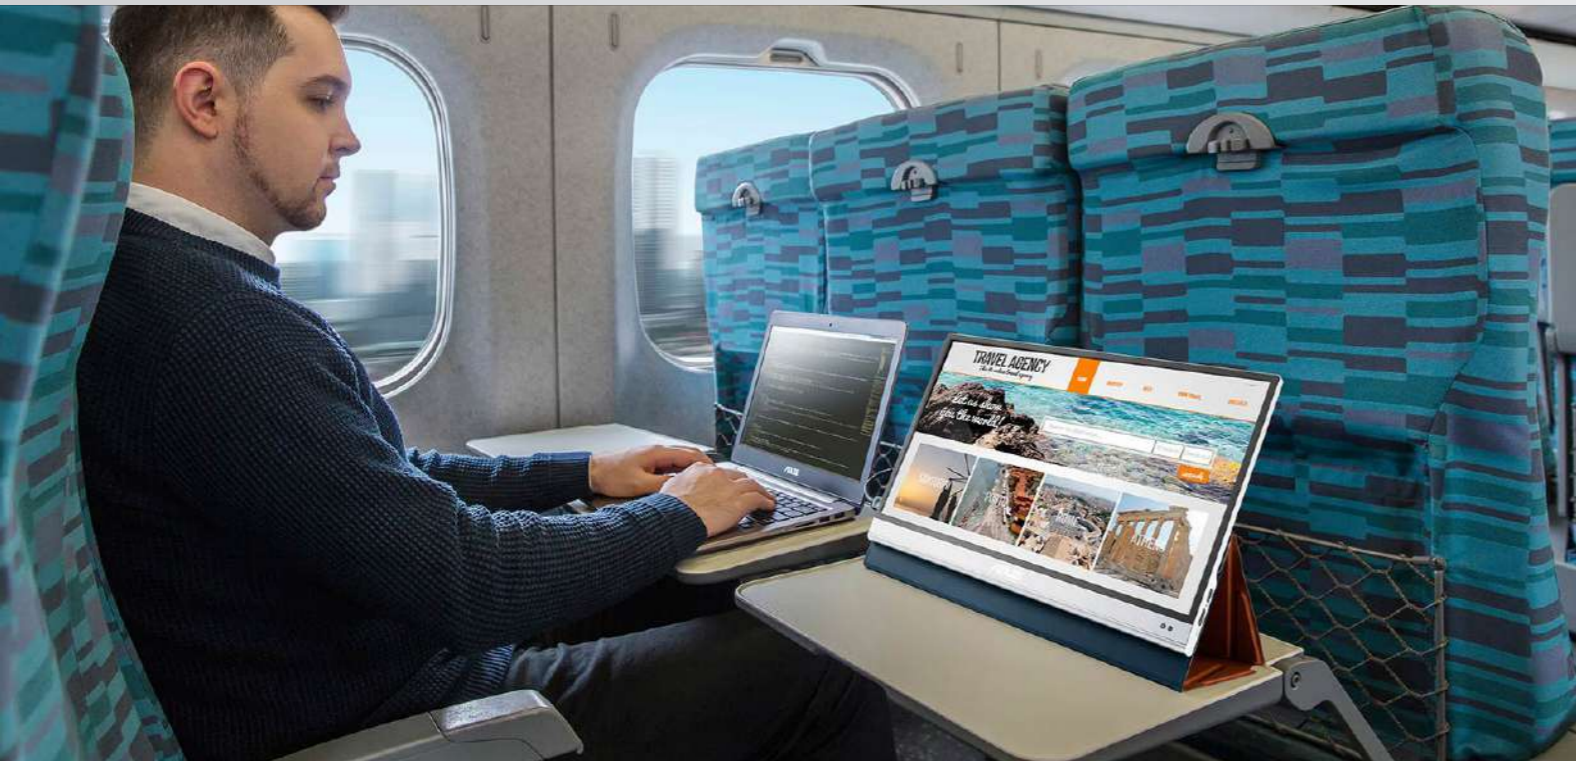

Ergo Kick Stand

USB Type-C Monitor

Pinch Or Stretch To Zoom

Hybrid Signal Solution

MB16ACV

Ultra-wide Viewing Angles

4096 Levels Pen Pressure

10-point Touch

Ergo Kick Stand

USB Type-C Monitor

MB14AHD

Built-in Battery and Wireless Mirroring

ASUS ZenScreen monitors feature a built-in battery that provides up to 3.5 hours of use. The wireless mirroring function allows you to mirror content from laptops and mobile devices via WiFi, Miracast or an AirPlay connection. What's more, the fold-out adjustable stand firmly props ZenScreen at various angles for comfortable viewing.