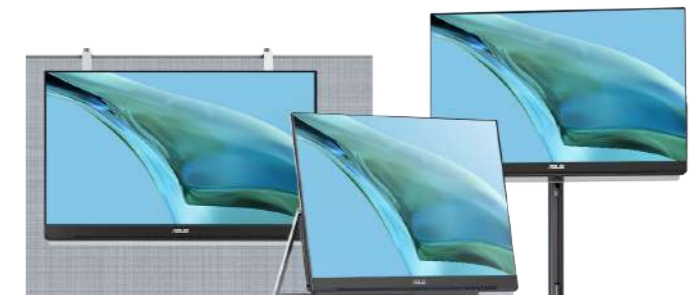

ASUS ZenScreen OLED MQ13AH / MQ16AH

- 13.3" FHD, 15.6" FHD, OLED portable monitor
- 100% DCI-P3, 1-millisecond response time
- Delta E < 2, HDR-10
- USB Type-C, mini-HDMI and Proximity Sensor
- ASUS Eye Care Technology

Redefine Your Workspace

ASUS ZenScreen MB249C is designed to give multitasking a boost, with its large, frameless 23.8-inch FHD panel. Its sleek 7.6mm profile and light 2.8 kg weight ensure effortless portability around the home, office, or co-working spaces. Plus, multiple stand options offer complete versatility, so you can configure MB249C to meet any need. Its versatility lets you turn any space into a productive nook.

ASUS ZenScreen MB249C

- 23.8" FHD, IPS portable monitor
- Comes with Ergo kickstand, C-clamp arm and partition hook kit
- USB Type-C and HDMI
- Two 1-watt speakers
- ASUS Eye Care Technology

Product Specification