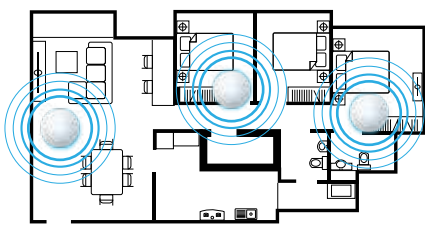

**Helpdesk
 Hotline**
+65 6636 9163

asus.com/sg

facebook.com/asus.sg

Lyra AC2200 Tri-Band Whole-Home Wi-Fi System Corner to Corner Wi-Fi

5-Room HDB / 3-Bedroom Apartment

2-Storey Terrace House

3-Storey Terrace House