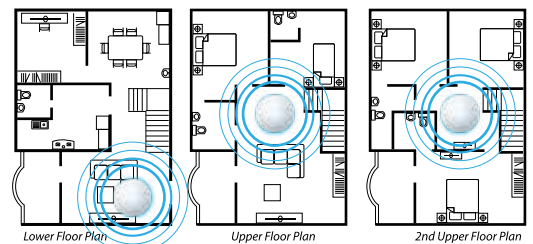

**Helpdesk
 Hotline**
+65 6636 9163

asus.com/sg

facebook.com/asus.sg

Lyra AC2200 Tri-Band Whole-Home Wi-Fi System Corner to Corner Wi-Fi

5-Room HDB / 3-Bedroom Apartment

2-Storey Terrace House

3-Storey Terrace House