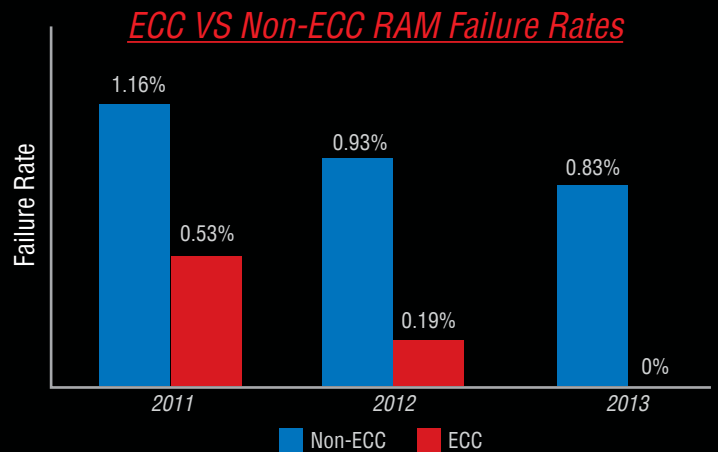

<https://www.pugetsystems.com/labs/articles/Advantages-of-ECC-Memory-520/>

ENERGY-SAVING AND POWER EFFICIENT

With 80 PLUS 500W Bronze or 700W Gold power supplies, the ESC500 G4 saves more on TCO for users with lower power loss and higher power efficiency.