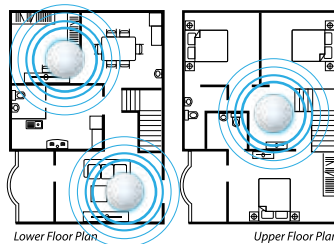

**Helpdesk
 Hotline**
+65 6636 9163

asus.com/sg

facebook.com/asus.sg

Lyra AC2200 Tri-Band Whole-Home Wi-Fi System Corner to Corner Wi-Fi

5-Room HDB / 3-Bedroom Apartment

2-Storey Terrace House

3-Storey Terrace House