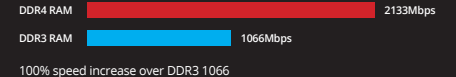

2.1GT/s

35% speed increase over DDR3 1600

USB 3.1 Fast data transfers with USB 3.1

2x

Faster than USB 3.0

10GB/s

Transfer data speed

Compatible with USB 3.0 Type-A connectors