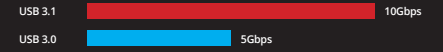

2.1GT/s

35% speed increase over DDR3 1600

USB 3.1 Fast data transfers with USB 3.1

2x

Faster than USB 3.0

10GB/s

Transfer data speed

Compatible with USB 3.0 Type-A connectors