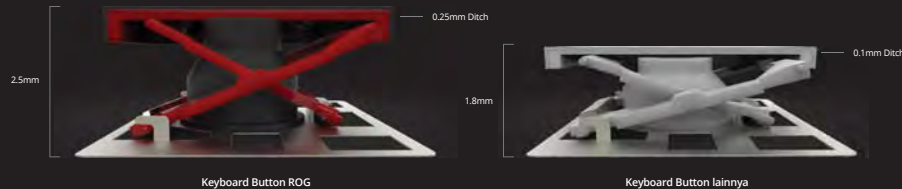

GAMING FRIENDLY KEYBOARD

Tim ASUS ROG telah menghabiskan banyak waktu dan usaha dalam merancang keyboard dan sound efek laptop ROG agar menjadi sempurna. Umumnya, tuts keyboard pada Laptop dirancang tipis dan ringan, namun ketebalan tuts keyboard yang tepat akan memberikan sensasi mengetik yang lebih nyaman. Keyboard laptop G Series menggunakan struktur tuts dengan pola seperti gunting untuk memberikan sensasi mengetik yang nyaman namun tetap terlihat tipis dari segi desain.

Laptop G series juga meningkatkan kedalaman sentuhan tuts keyboard menjadi 2.5mm (Laptop pada umumnya hanya memiliki kedalaman 1.8mm) dan menggunakan ketebalan 0.233mm pada tuts keyboardnya sehingga laptop G series dapat memberikan sensasi nyaman dalam mengetik, selain itu, terdapat ratusan titik las dibawah permukaan keyboard untuk meningkatkan durabilitas dan kenyamanan bagi para gamer untuk penggunaan dalam jangka panjang.