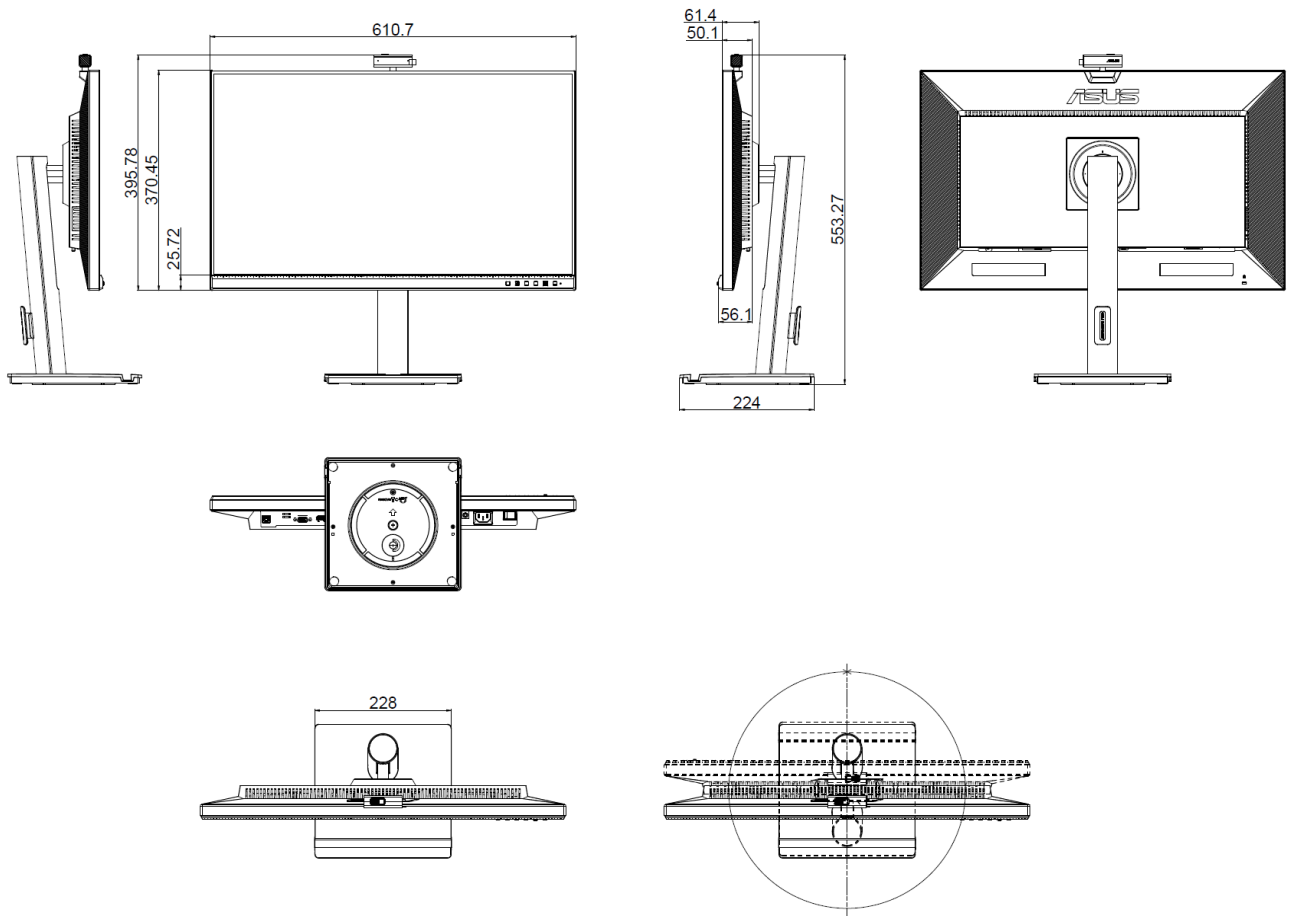

Outline Dimension

*Unit: mm(inch)