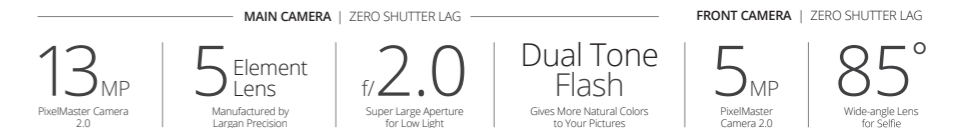

# PixelMaster Camera 2.0

See What Others Can't See

ASUS PixelMaster is a unique ASUS-developed imaging system that combines exclusive algorithms, powerful hardware and special optics to deliver incredible photo quality. With PixelMaster, taking professional-quality photos is as simple as clicking the shutter button. ASUS PixelMaster is always with you, so you'll capture every precious moment. The heroes behind ASUS PixelMaster are the engineers from ASUS Digital Image Technology Division (DIT), world-class experts with broad professional backgrounds. ASUS PixelMaster's brilliance is the results of many years of studying, designing, testing and repeating — until perfection is achieved.

The Camera that knows how to take astounding pictures

ASUS ZenFone 2 can take astounding pictures. Its 5-element lens camera module is equipped with blue-glass infrared filter. The 13MP rear-facing camera comes with f/2.0-aperture lens and back-sided illuminated high-sensitivity BSI CMOS sensors that support raw domain noise reduction and for more light to be delivered through. The data is then sent to the image signal processor through 20 stages of processing down to each pixel to ensure the perfect balance of day and night, indoors or out, no matter where you are.

Our unique pixel enhancing technique and unique algorithm ensures the best image quality without any additional settings. With default WDR (Wide Dynamic Range) applied, ASUS ZenFone 2 PixelMaster camera automatically adjusts the ratio of maximum contrast (the brightest point to the darkest point of the image) to enhance the ability of framing features and shapes of the subject, improving the detail of darker areas. You can capture clear photos even under challenging lighting conditions. ASUS ZenFone 2 5MP front-facing camera comes with 85-degree wide-angle lens, it can shoot sharp selfies and clear video chats. Moreover, ASUS ZenFone 2 front camera now also support Low Light mode and Zero Shutter Lag.