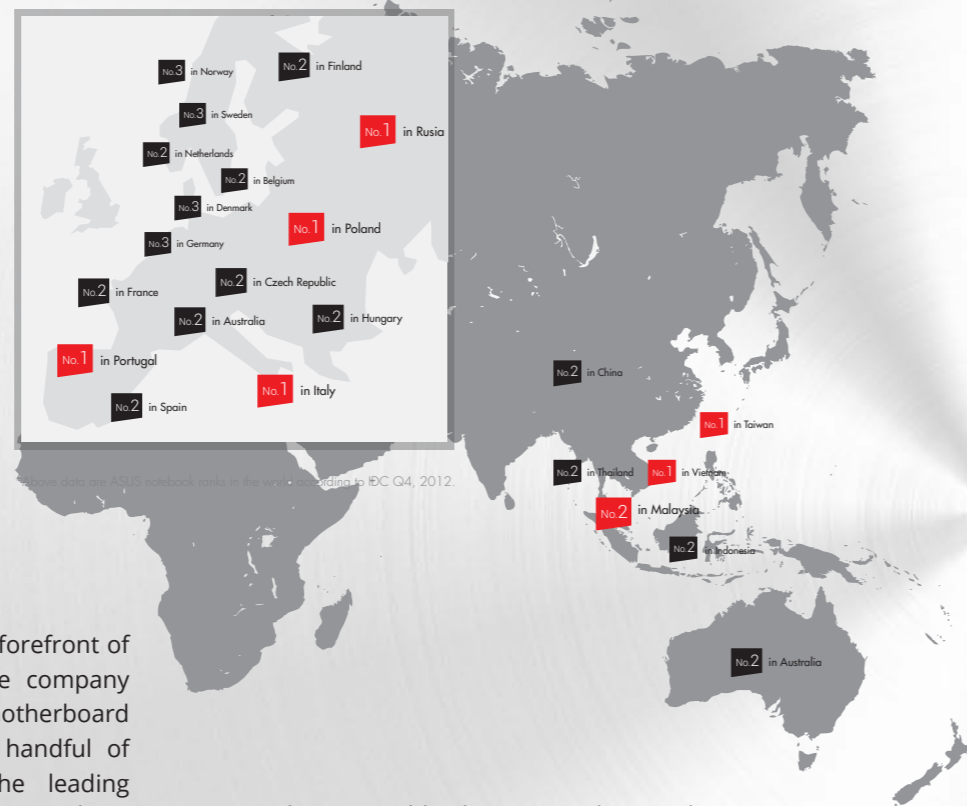

## ASUS is a TOP 2 Global Android Tablet Brand

According to latest retail sales data, ASUS the Top 2 Global Consumer Notebook Brand, also ranked as Top 2 Global Android Tablet Brand, with one of the biggest selling growth in the world.

## Company profile

ASUS has long been at the forefront of this growth and while the company started life as a humble motherboard manufacturer with just a handful of employees, it is now the leading technology company in Taiwan with over 12,500 employees worldwide. ASUS makes products in almost every area of Information Technology too, including PC components, peripherals, notebooks, tablets, servers and smartphones.