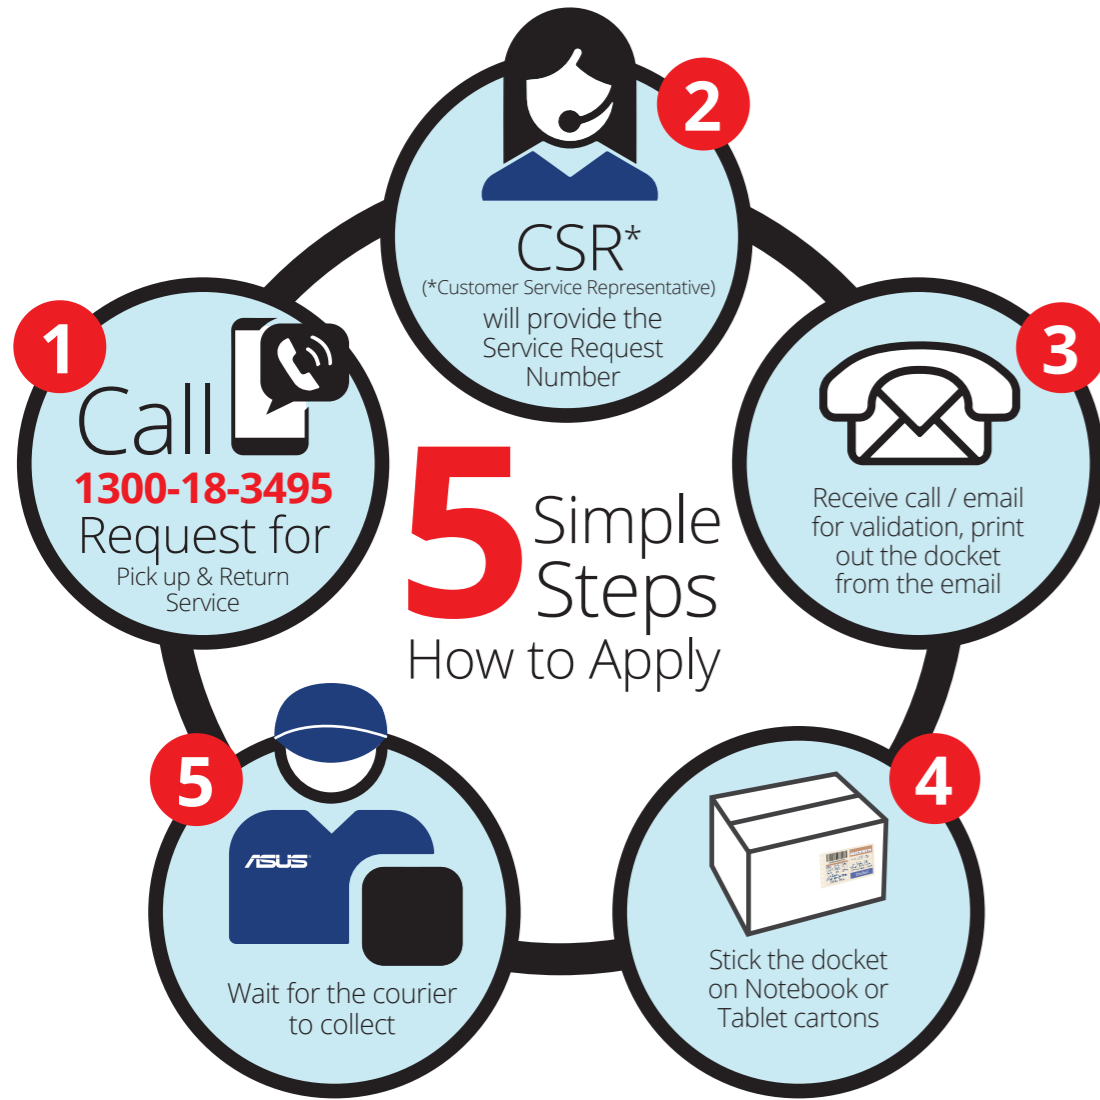

Terms and Conditions:

- (1) The Pick-Up & Return service applies to ASUS Notebook and Tablet only.
- (2) The Pick-Up & Return service for defective unit within warranty period will be free of charge.
- (3) Out-of-warranty, non-defective or customer-induced damage units are not covered by Pick-Up & Return service. In such cases, dealer or end user needs to carry in for repair.
- (4) Pick-Up & Return service only applies to RMA repairs and does not apply to DOA claims.
- (5) Customer shall responsible for saving and backing up any data contained on the storage device(s) of an ASUS product being returned to ASUS for In-warranty or Out-warranty service.
- (6) For Out Of Warranty service, customer will receive a quotation email for the repair service, customer is require to reply within 3 days. If no response from customer, RM 100 will be charge as inspection fee.
- (7) Do not to send in unrelated accessories like: Charger, Battery, Earphone, Sim-card, Memory card, Battery cover, Ram, etc. ASUS will not be liable or responsible for any discrepancies or lost. **Unless those accessories are required
- (8) ASUS Pick up Return Request courier service only for In-warranty repair unit (Notebook , Mobile Phone & Tablet only - ASUS will not arrange pick-up and return for Purchase Accessories case , Over Warranty case & OP case (Open Platform). Warranty pick-up 10am - 1pm only (Later then 1pm will be pick-up the next business day) Customer full details must be provided or ASUS have the right to refused the unit & will not responsible for any mistake. Example : Unit serial number, Company name, Address, Contact personal, Contact number and Provide the invoice (Stock Set) and Cash bill, if not ASUS will follow ASUS system warranty End Date. Provide us with Delivery order of the unit for our reference.

ASUS SERVICE CENTER

Kuala Lumpur

Low Yat Plaza Monday - Sunday 10am - 8pm daily
4-010 (4th floor), Plaza Low Yat, Jalan Bintang, Off Jalan Bukit Bintang, Bukit Bintang Central, 55100 Kuala Lumpur

Penang

E-Gate Monday - Friday 10am - 7pm (except Public Holiday)
1-02-08, E-Gate, Lebuhr Tunku Kudin 2, 11700 Gelugor, Penang

Sabah

Kompleks Karamusing Monday - Friday 9am - 6pm (except Public Holiday)
LOT 3.04, 3rd Floor, Block C, Kompleks Karamusing, Jalan Tunku Abdul Rahman, 88000, Kota Kinabalu, Sabah

Sarawak

OneTJ-Mendu Commercial Central Monday - Friday 9am - 6pm (except Public Holiday)
No. 32F, Ground floor, Mendu Commercial Central Phase III, Jalan Mendu, 93200 Kuching, Sarawak

ASUS AUTHORISED SERVICE CENTRE

Johor

ENTERCC

95, Jalan Seri Impian Emas, 81300, Skudai, Johor

Micro 2000

No. 82, Jalan Molek 2/2, Taman Molek, 81100 Johor

Kelantan (Tablet only)

BIT C Enterprise

Tingkat 1, Pt 2303, Taman Kota Sri Suria SBJ, Jalan Abdul Kadir Adabi, 15200 Kota Bahru

Melaka

OMC

G-087, Upper Ground, Dataran Pahlawan Megamall, Jalan Merdeka, 75000 Bandar Hilir, Melaka

Selangor

MYCOM