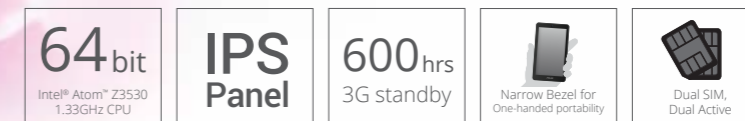

Operation System
Android 4.4 (KitKat)
Display
8" LED Backlight WSGA (1280 x 800) Screen IPS Panel
CPU
Intel® Atom™ Processor Z3530 (Quad-Core, up to 1.33GHz, 64 bit)
Memory
1GB
Storage
8GB
5GB of ASUS WebStorage space for life
Camera
2MP Front Camera, 5MP* Rear Camera
Color
Black, White, Red, Gold
Dimension
120 mm (W) x 214 mm (L) x 8.9 mm (H)
Weight
310g