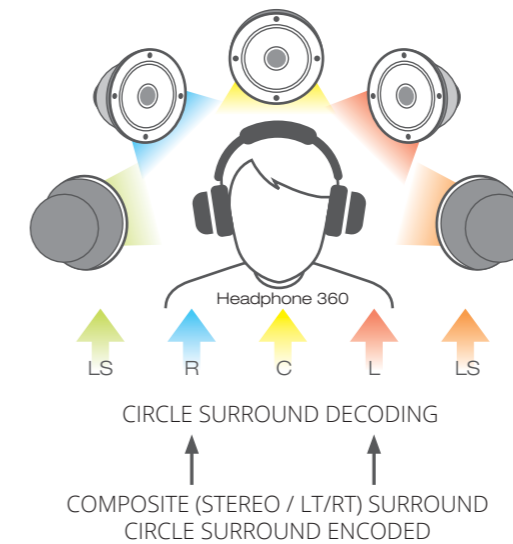

# Real time HDR

Boosts contrast levels for stunning, natural-looking images

Traditional displays are limited in their ability to reproduce high-contrast scenes the way the human eye perceives them, resulting in flat images that lack realism. ASUS Tru2Life technology on ASUS ZenPad\* boosts dynamic range — measured as the contrast between the lightest and darkest points of an image — to provide wider contrast levels for incredibly realistic.

# World's first tablet with DTS-HD Premium Sound

DTS HD Premium Sound™ provides the ultimate audio experience for music, movies and games. Utilizing advanced patented technologies, DTS HD Premium Sound delivers a refined, louder audio experience, complete with deep bass, 3D audio and immersive surround sound. The experience will be enjoyed across any speaker configuration with the ability to personalize listening preferences.

ASUS Android framework

2-CHContent ▶ dts TruMedia  
Virtual surround  
Headphone 360

## DTS Surrounding Sound

Enjoy theater-quality sound over headphones or earbuds with DTS Headphone 5.1-channel virtual surround sound. Enjoy theater-quality sound over headphones or earbuds with DTS Headphone 5.1-channel virtual surround sound.