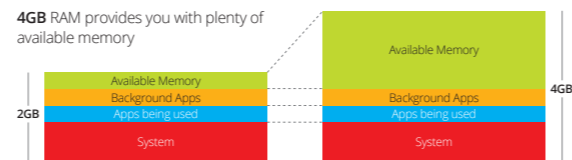

# 64-bit Quad-Core Super Power Multi-tasking, also gaming

Feel the power of the future with 64-bit mobile computing

The 64-bit Intel® Atom™ Super Quad-Core 22nm processor inside ASUS ZenFone 2 carefully balances brilliant performance and superb power efficiency. Apps open quickly, games run smoothly and can effortlessly browse even the busiest webpages — all without compromising on battery life. ASUS Zenfone 2 PowerVR 6430 graphics-processing unit (GPU) packs a serious punch — supporting OpenGL 3.0 and up to 7X\* faster than ASUS ZenFone 5. It also allows you to have computing experience found usually only your desktop computer. Heavy and graphic intensive games and videos can run buttery smooth and looks splendid on your ASUS ZenFone 2 Full HD display.

## World's First 4GB Smartphone Monster Power, now in your hand

Now with the 4GB RAM version of ASUS ZenFone 2, you will never have to worry about your phone being sluggish or always need to remove background apps that running to make it faster! Also with 64-bit CPU, the processor can fully unleash the power of the Intel® dual channel RAM architecture, by delivering 2 pipes (32-bit each pipe) of data from CPU to RAM at the same time.