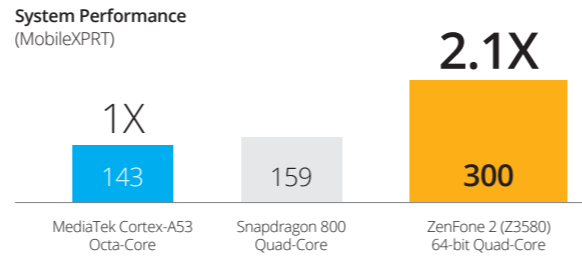

## Arc design with Intuitive Controls on the back

There is no technology better than yourself. ASUS ZenFone™ 2 defines a more instinctive way for human interaction, encompassing a physical rear key as part of the Ergonomic Arc design. Snapping selfies, adjusting the volume and retracing your steps now feel as natural as your grip, no matter for left or right hand use. The elegant shape feels secure and extremely comfortable to hold. The fine-crafted concentric circle that lies on the rear key, shows elegant reflection which makes your ASUS ZenFone™ 2 more glamorous than others.

IF Design Award started from 1953 in Germany, and has been one of the world's most prestigious award in industrial design

# 64-bit Quad-Core Super Power Multi-tasking, also gaming

Feel the power of the future with 64-bit mobile computing

The 64-bit Intel® Atom™ Super Quad-Core 22nm processor inside ASUS ZenFone 2 carefully balances brilliant performance and superb power efficiency. Apps open quickly, games run smoothly and can effortlessly browse even the busiest webpages — all without compromising on battery life. ASUS Zenfone 2 PowerVR 6430 graphics-processing unit (GPU) packs a serious punch — supporting OpenGL 3.0 and up to 7X\* faster than ASUS ZenFone 5. It also allows you to have computing experience found usually only your desktop computer. Heavy and graphic intensive games and videos can run buttery smooth and looks splendid on your ASUS ZenFone 2 Full HD display.

## World's First 4GB Smartphone Monster Power, now in your hand

Now with the 4GB RAM version of ASUS ZenFone 2, you will never have to worry about your phone being sluggish or always need to remove background apps that running to make it faster! Also with 64-bit CPU, the processor can fully unleash the power of the Intel® dual channel RAM architecture, by delivering 2 pipes (32-bit each pipe) of data from CPU to RAM at the same time.