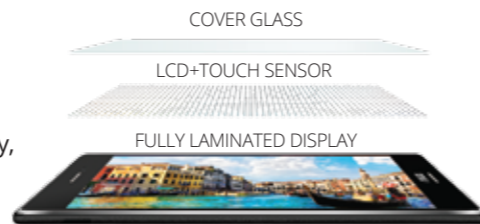

ASUS TruVivid Brings Color to Life With Brilliant Clarity

ASUS ZenPad incorporates TruVivid technology to improve screen clarity, brightness, and touch responsiveness. This technology transforms the conventional four-layer display design—composed of cover glass, touch panel, air gap, and LCD module—into a two-layer, full lamination design, eliminating the air gap and combining the cover glass and touch panel layers. This offers higher optical transparency (>94%) than conventional display, resulting in brilliant color clarity and brightness.