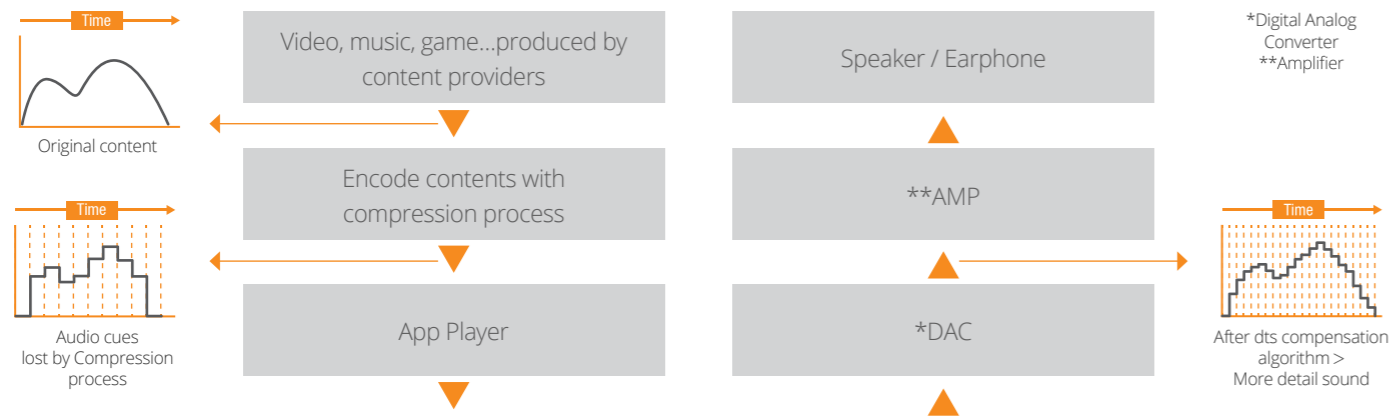

# Hyper Resolution

Incredibly sharp, detailed images

ASUS Tru2Life performs intelligent sharpness enhancements on every image to reveal the smallest details and make every picture look its best.

# Real time HDR

Boosts contrast levels for stunning, natural-looking images

Traditional displays are limited in their ability to reproduce high-contrast scenes the way the human eye perceives them, resulting in flat images that lack realism. ASUS Tru2Life technology on ASUS ZenPad\* boosts dynamic range — measured as the contrast between the lightest and darkest points of an image — to provide wider contrast levels for incredibly realistic.

# World's first tablet with DTS-HD Premium Sound

DTS HD Premium Sound™ provides the ultimate audio experience for music, movies and games. Utilizing advanced patented technologies, DTS HD Premium Sound delivers a refined, louder audio experience, complete with deep bass, 3D audio and immersive surround sound. The experience will be enjoyed across any speaker configuration with the ability to personalize listening preferences.